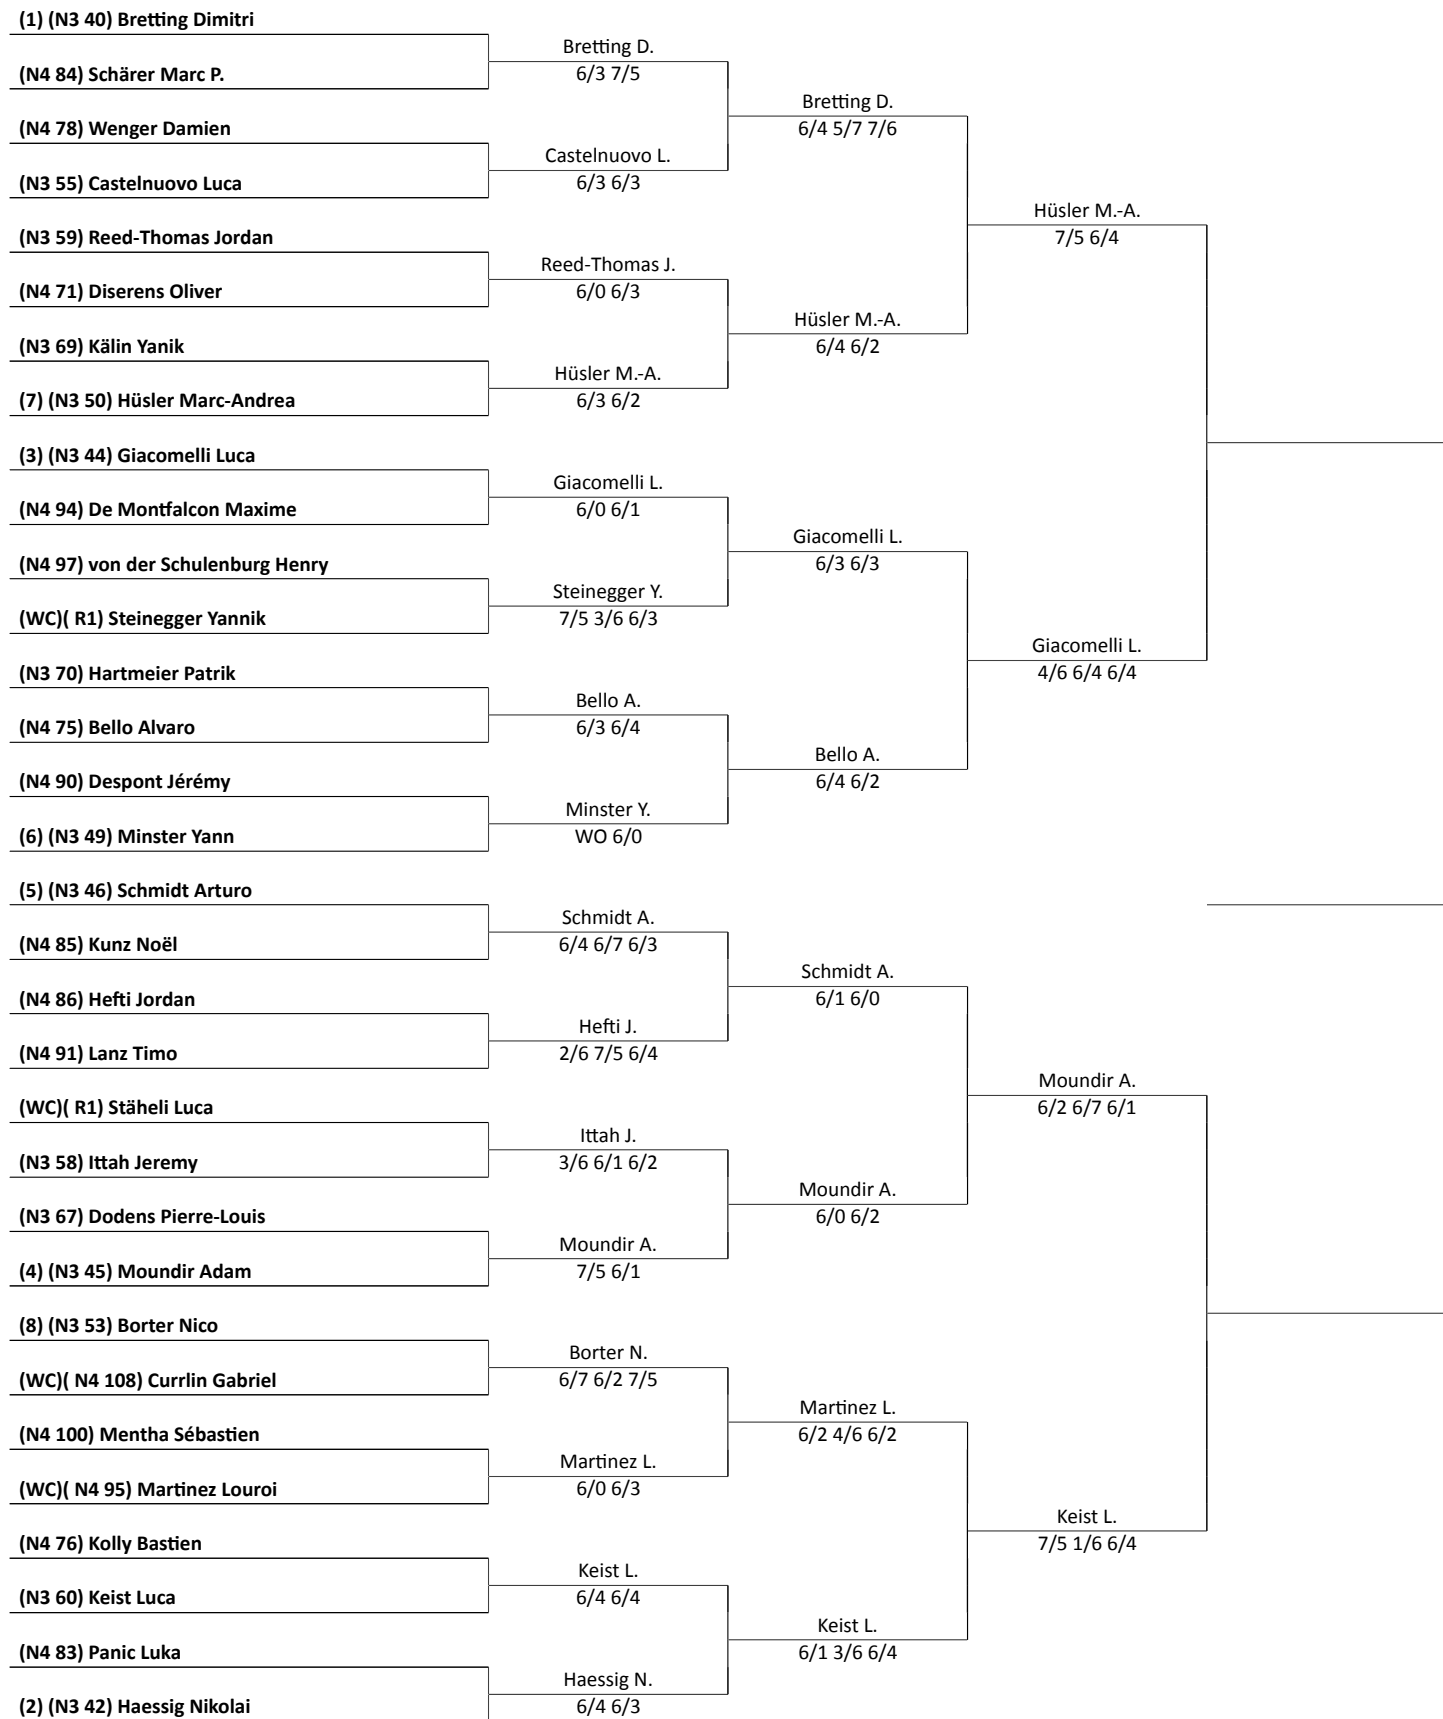

Swiss Champion Trophy (99252), MS N2/R2 (Qualifikation 12./13.12.2015)

14 Octobre 2016

Page 1 / 1

Swiss Tennis

Titel Sponsor

Co-Sponsors

Supplier

Ball Supplier